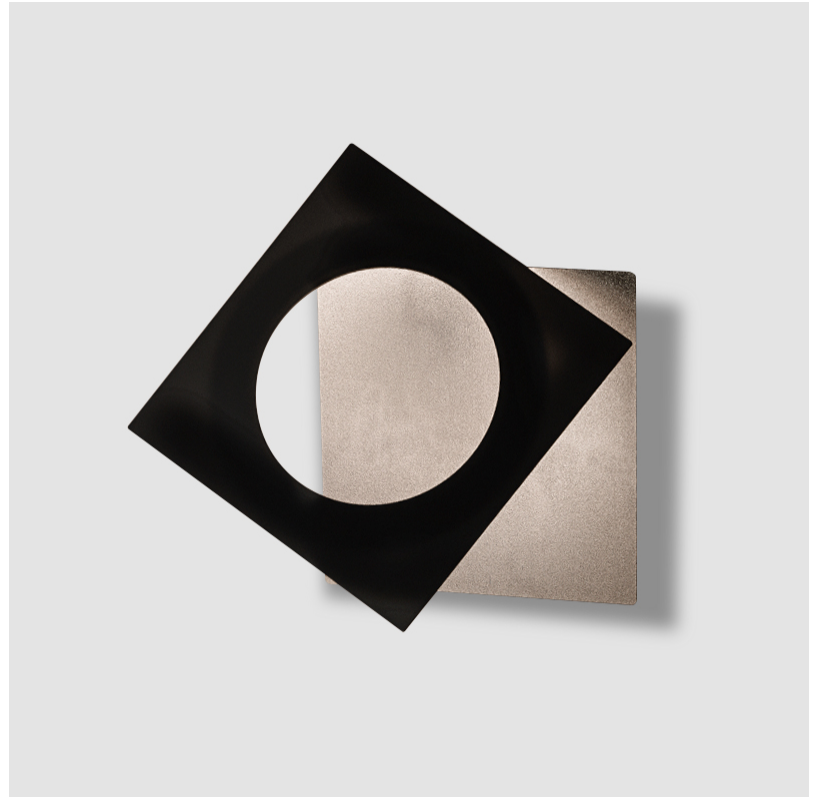

PROJECT	_____
TYPE	_____
SPECIFIER	_____
QUANTITY	_____
DATE	_____

PETRA SURFACE

D43059- -

base number
Color   Temperature   Finish   Options

1. To build a product code in our configurator select the specify button on the base model # product page
2. To build a manual product code on this datasheet choose from the options listed below in blue font and add the suffix to the base model #

GENERAL

Series: Petra
Brand: Icone
Division: Design
Mounting Type: Surface
Mounting Location: Wall
Subcategory: Ambient

PHYSICAL

Shape: Square
Length (mm): 310
Length (in): 12 ³/₁₆
Width (mm): 70
Width (in): 2 ³/₄
Height (mm): 310
Height (in): 12 ³/₁₆
Light Distribution: Indirect
Fixture Finish: [ECO_SBR](#) / [ECO_WH1](#) / [ECR_BLK](#) / [ECR_SAL](#) / [ECR_SBR](#) / [EGL_BLK](#) / [EGL_RUS](#) / [EGL_WH1](#) / [ESI_SBR](#) / [SLA_SAL](#) / [WH1_RUS](#) / [WH1_SAL](#) / [WH1_WH1](#)
Fixture Material: Aluminum

ELECTRICAL

Lamp Type: LED
Input Wattage (W): 28
Total Output Wattage (W): 25.2
Dimming: Non-Dimmable / 0-10V Dimming
Driver Included: Yes
Driver Location: Integrated
Driver Type: Constant Current - 120-277Vac
Driver Class: Class 2
Input Voltage (V): 120
Constant Current (mA): 700

LED

Color Temperature (°K): [2700](#) / [3000](#)
Nominal Lumen (lm): 3697
CRI: >90 CRI
Lamp Life (hrs): 50000

OPTICAL

RATINGS AND CERTIFICATIONS

Certified By: Certified for North American Standards
IP rating: IP20