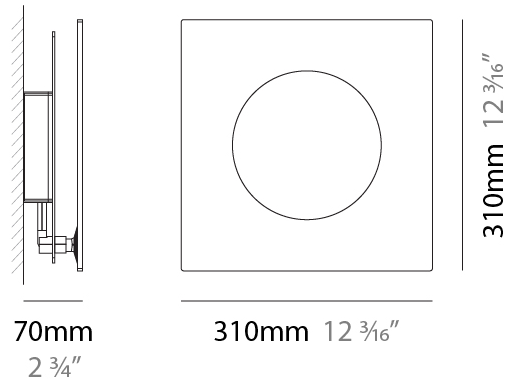

PROJECT	_____
TYPE	_____
SPECIFIER	_____
QUANTITY	_____
DATE	_____

PETRA SURFACE

D43059- -

base number
Color   Temperature   Finish   Options

1. To build a product code in our configurator select the specify button on the base model # product page
2. To build a manual product code on this datasheet choose from the options listed below in blue font and add the suffix to the base model #

GENERAL

Series: Petra
Brand: Icone
Division: Design
Mounting Type: Surface
Mounting Location: Wall
Subcategory: Ambient

PHYSICAL

Shape: Square
Length (mm): 310
Length (in): 12 ³/₁₆
Width (mm): 70
Width (in): 2 ³/₄
Height (mm): 310
Height (in): 12 ³/₁₆
Light Distribution: Indirect
Fixture Finish: [ECO_SBR](#) / [ECO_WH1](#) / [ECR_BLK](#) / [ECR_SAL](#) / [ECR_SBR](#) / [EGL_BLK](#) / [EGL_RUS](#) / [EGL_WH1](#) / [ESI_SBR](#) / [SLA_SAL](#) / [WH1_RUS](#) / [WH1_SAL](#) / [WH1_WH1](#)
Fixture Material: Aluminum

ELECTRICAL

Lamp Type: LED
Input Wattage (W): 28
Total Output Wattage (W): 25.2
Dimming: Non-Dimmable / 0-10V Dimming
Driver Included: Yes
Driver Location: Integrated
Driver Type: Constant Current - 120-277Vac
Driver Class: Class 2
Input Voltage (V): 120
Constant Current (mA): 700

LED

Color Temperature (°K): [2700](#) / [3000](#)
Nominal Lumen (lm): 3697
CRI: >90 CRI
Lamp Life (hrs): 50000

OPTICAL

RATINGS AND CERTIFICATIONS

Certified By: Certified for North American Standards
IP rating: IP20