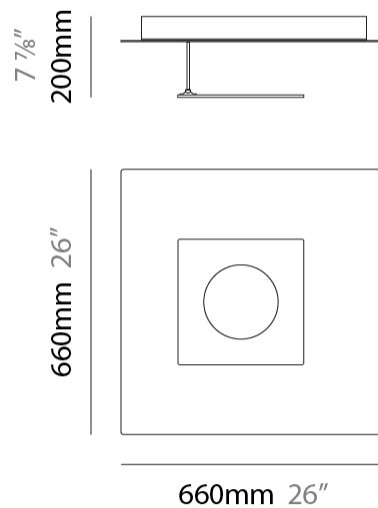

PETRA SURFACE

D42078- -

base number
Color   Finish
Temperature   Options

PROJECT
TYPE
SPECIFIER
QUANTITY
DATE

1. To build a product code in our configurator select the specify button on the base model # product page
2. To build a manual product code on this datasheet choose from the options listed below in blue font and add the suffix to the base model #

GENERAL

Series: Petra
Brand: Icone
Division: Design
Mounting Type: Surface
Mounting Location: Ceiling
Subcategory: Ambient

PHYSICAL

Shape: Square
Length (mm): 660
Length (in): 26
Width (mm): 660
Width (in): 26
Height (mm): 200
Height (in): 7 7/8
Light Distribution: Indirect
Fixture Finish: [ECO_SBR](#) / [ECO_WHI](#) / [ECR_BLK](#) / [ECR_SAL](#) / [ECR_SBR](#) / [EGL_BLK](#) / [EGL_RUS](#) / [EGL_WHI](#) / [ESI_SBR](#) / [SLA_SAL](#) / [WHI_RUS](#) / [WHI_SAL](#) / [WHI_WHI](#)
Fixture Material: Aluminum

ELECTRICAL

Lamp Type: LED
Input Wattage (W): 28
Total Output Wattage (W): 25.2
Dimming: Non-Dimmable / 0-10V Dimming
Driver Included: Yes
Driver Location: Integrated
Driver Type: Constant Current - 120-277Vac
Driver Class: Class 2
Input Voltage (V): 120
Constant Current (MA): 700

LED

Color Temperature (°K): [2700](#) / [3000](#)
Nominal Lumen (lm): 3697
CRI: >90 CRI
Lamp Life (hrs): 50000

OPTICAL

RATINGS AND CERTIFICATIONS

Certified By: Certified for North American Standards
IP rating: IP20